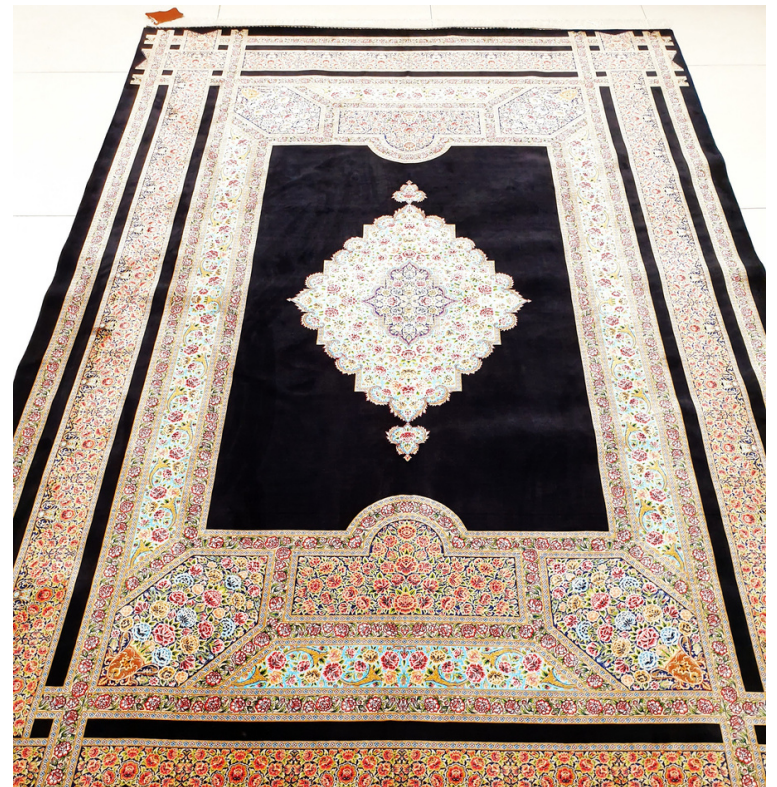

## ABOUT US

Diverse and unique collection of products and textures including 700 combs, 1000 combs, 1200 combs and for the first time in the world 1250 combs with a density of 4100, in collaboration with the biggest designers of handmade carpets, has met all the needs and tastes of each person in specialized centers for selling Khatibi carpets. Using the latest technology in the world, high quality standards, innovation and exclusive color palettes, in addition to domestic sales through a strong distribution network, we have a large share in the export of products to more than 20 countries. We can boldly claim that we have provided the dream of having handmade carpets for all our dear customers.

# SILK CARPETS

**Manufacturing process:** Flat woven

**Composition:** Cotton & Natural silk

**Total height:** 5mm

**Total weight:** 2.250 gr/m<sup>2</sup>

**Number of knots:** 2.560.000 /m<sup>2</sup>

**Light fastness:** 6-7

Sidra silk carpet code 170019

Sidra silk carpet code 170020

Sidra silk carpet code 170021

Sidra silk carpet code 170022

Sidra silk carpet code 170023

Sidra silk carpet code 170024

Sidra silk carpet code 170025

Sidra silk carpet code 170026

Sidra silk carpet code 170027

Sidra silk carpet code 170028

Sidra silk carpet code 170029

Sidra silk carpet code 170030

Sidra silk carpet code 170031

Sidra silk carpet code 170032