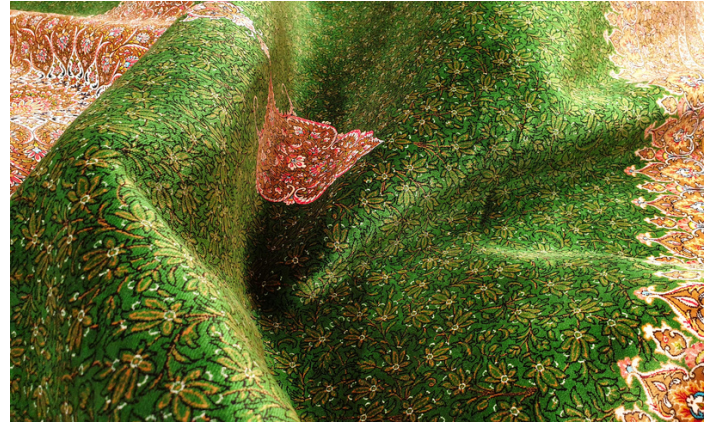

Sidra silk carpet code 170021