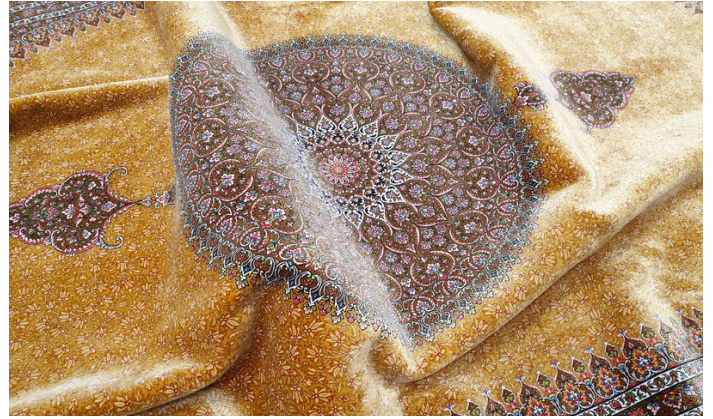

Sidra silk carpet code 170013