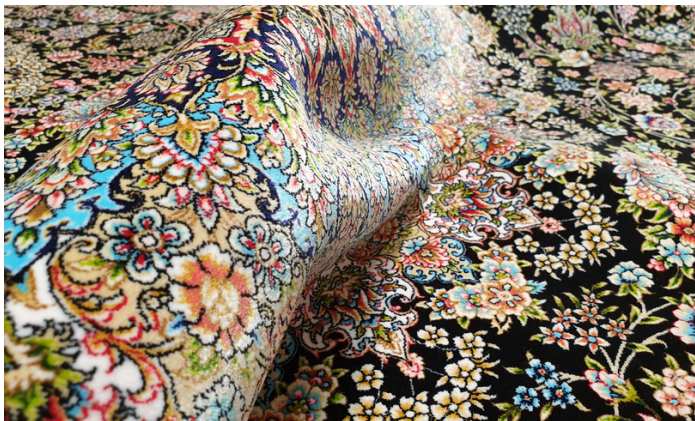

Sidra silk carpet code 170016