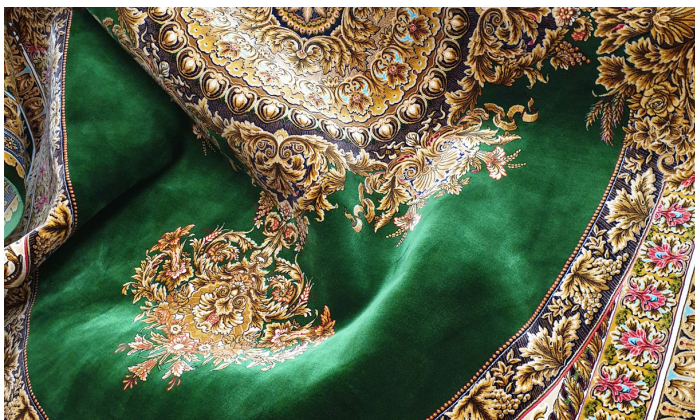

Sidra silk carpet code 17004