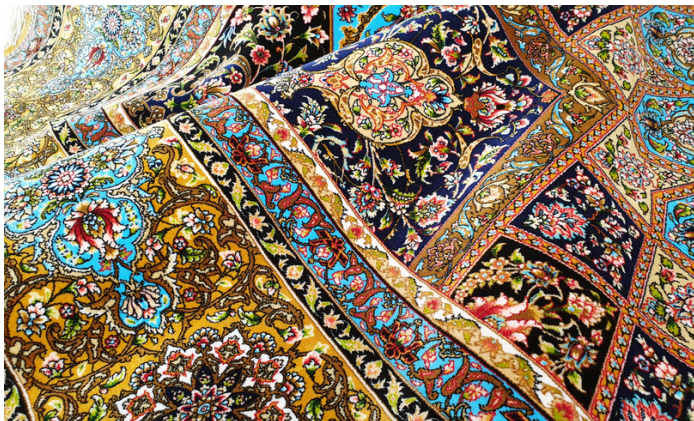

Sidra silk carpet code 170020